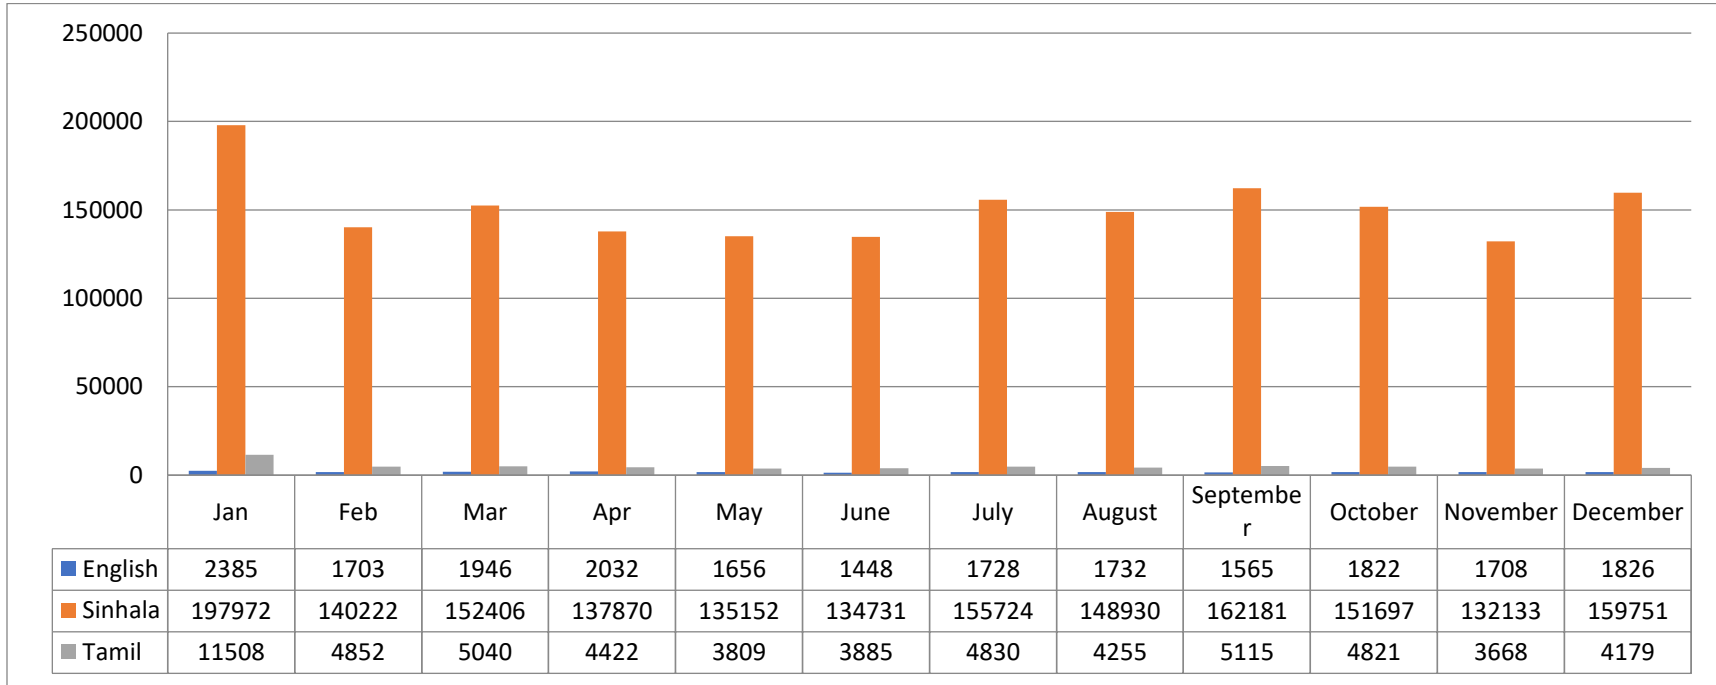

2018 Monthly Total Calls Volume Language Wise

	Jan	Feb	Mar	Apr	May	June	July	August	September	October	November	December
English	2570	2026	1941	1877	1949	1991	2029	2044	1705	1697	1508	1588
Sinhala	189811	138352	145349	125725	154021	141875	151880	159114	142524	150037	126732	130409
Tamil	11045	4409	4742	3876	4311	4108	4969	5053	4458	4875	3670	3977
Total	203426	144787	152032	131478	160281	147974	158878	166211	148687	156609	131910	135974

2019 Monthly Total Calls Volume Language Wise

	Jan	Feb	Mar	Apr	May	June	July	August	September	October	November	December
English	2385	1703	1946	2032	1656	1448	1728	1732	1565	1822	1708	1826
Sinhala	197972	140222	152406	137870	135152	134731	155724	148930	162181	151697	132133	159751
Tamil	11508	4852	5040	4422	3809	3885	4830	4255	5115	4821	3668	4179
Total	211865	146777	159392	144324	140617	140064	162282	154917	168861	158340	137509	165756