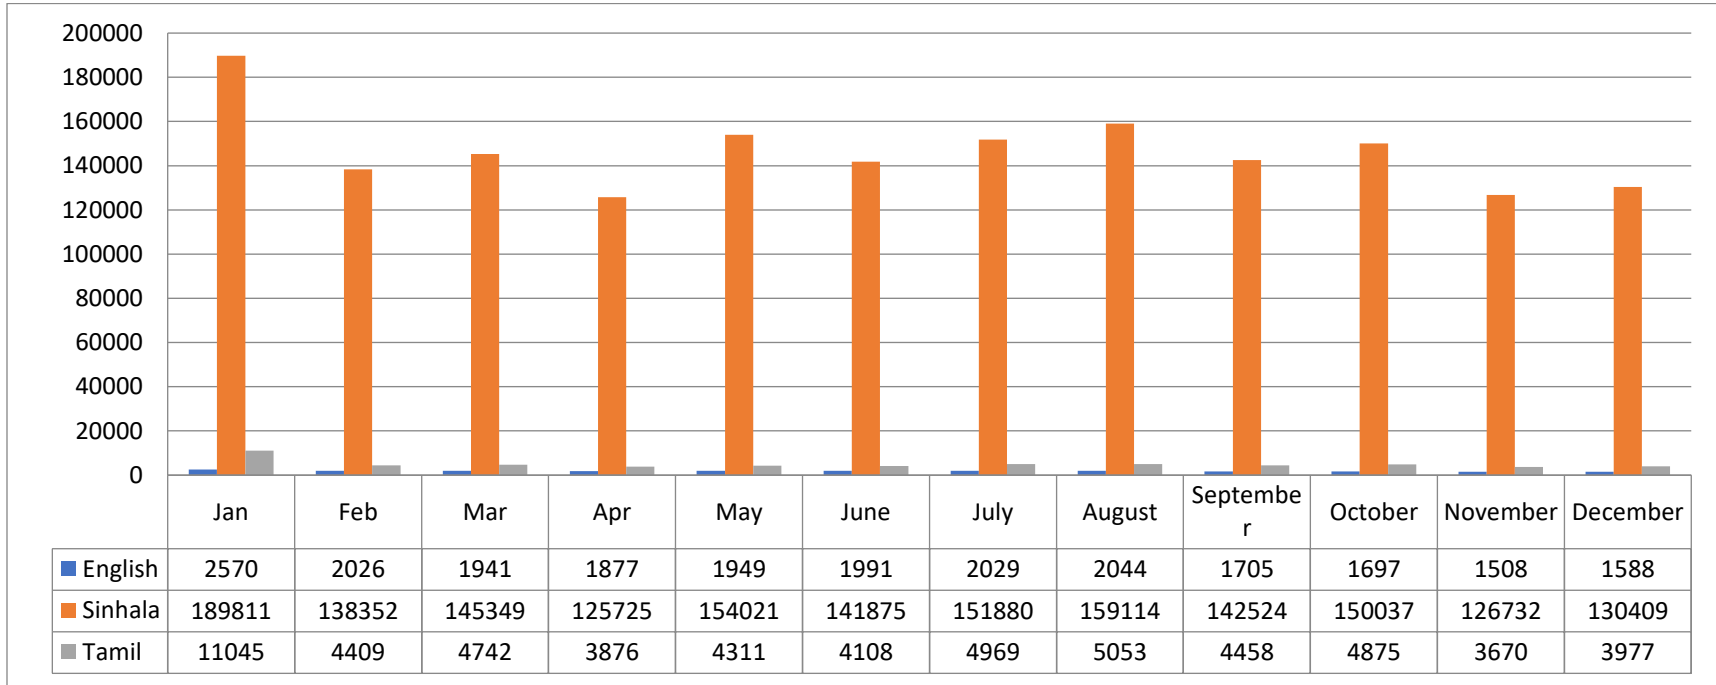

2018 Monthly Total Calls Volume Language Wise

	Jan	Feb	Mar	Apr	May	June	July	August	September	October	November	December
English	2570	2026	1941	1877	1949	1991	2029	2044	1705	1697	1508	1588
Sinhala	189811	138352	145349	125725	154021	141875	151880	159114	142524	150037	126732	130409
Tamil	11045	4409	4742	3876	4311	4108	4969	5053	4458	4875	3670	3977
Total	203426	144787	152032	131478	160281	147974	158878	166211	148687	156609	131910	135974

2019 Monthly Total Calls Volume Language Wise

	Jan	Feb	Mar	Apr	May	June	July	August	September	October	November	December
English	2385	1703	1946	2032	1656	1448	1728	1732	1565	1822	1708	1826
Sinhala	197972	140222	152406	137870	135152	134731	155724	148930	162181	151697	132133	159751
Tamil	11508	4852	5040	4422	3809	3885	4830	4255	5115	4821	3668	4179
Total	211865	146777	159392	144324	140617	140064	162282	154917	168861	158340	137509	165756